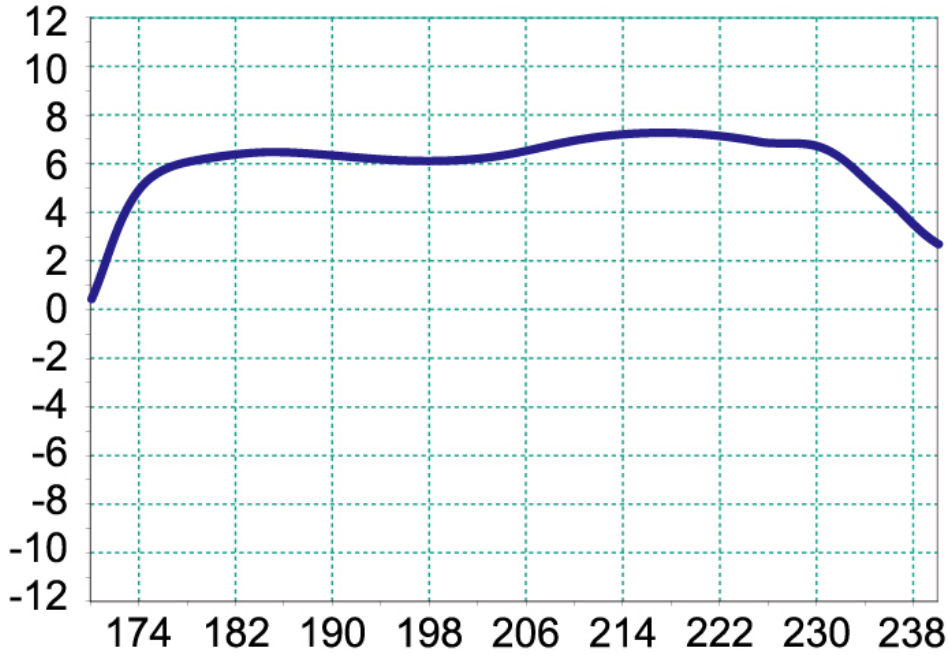

GAIN

PATTERN