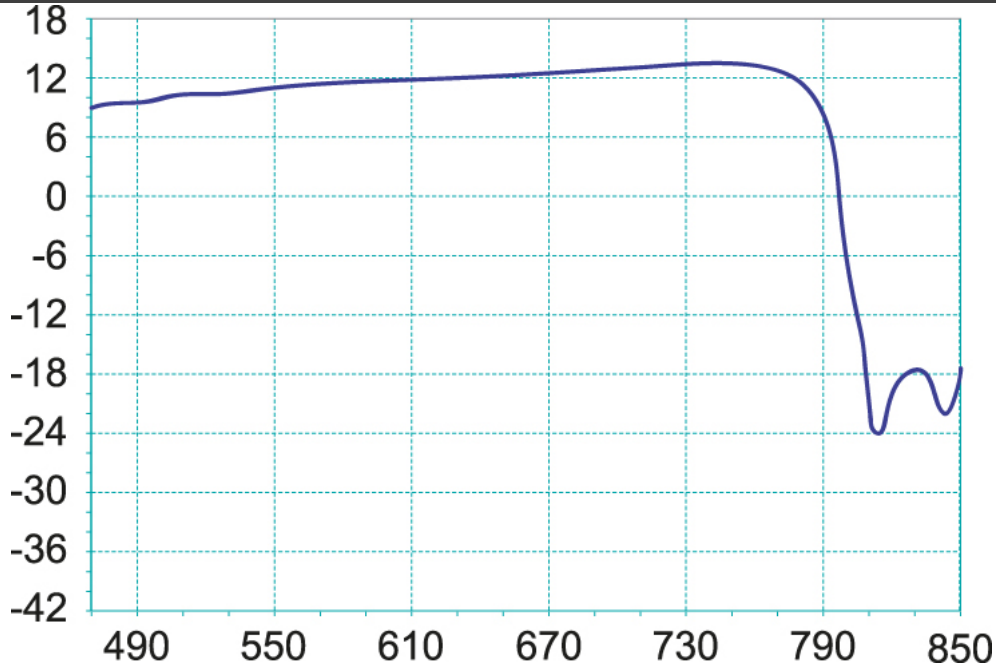

GAIN

PATTERN