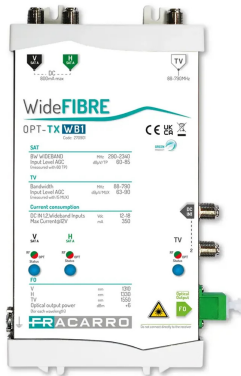

OPT-TX WB1

Wide fibre

Wide Fibre transmitter to manage RF signals from **one satellite dish equipped with wideband LNBS (V, H)** and a **digital terrestrial antenna**, also combining **FM and DAB** radio signals.

The OPT-TX WB1 is equipped with **3 separate lasers** that can handle **2 wideband polarities** and TV signal separately and uses **Coarse Wavelength Division Multiplexing (CWDM)** technology to combine the different optical wavelengths and transmit them on a **single-mode optical fiber 9/125µm**.

Technical Chars

- **Single satellite** with wideband LNB and input for **TV, DAB and FM** signals
- **Compact size**
- Dual DC input F type connectors for redundant power supply to ensure **continuity of service**
- AGC on all coaxial inputs for **maximum signal processing stability**
- Dedicated laser at each wideband SAT polarity and TV section, for **maximum RF signal quality**
- Status LEDs for each input for **quick diagnostics**
- **Included power supply unit**; the transmitter can also be fed from V and H inputs