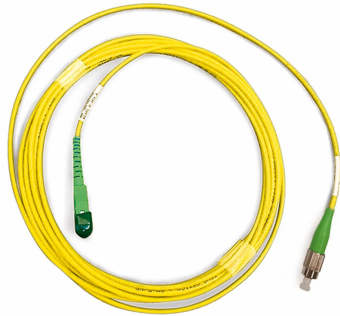

FC-SC/APC

Patch cords

2 m single-mode fibre optic patch cord SC/APC- FC/PC connectors

| Specifications | | |
|--------------------------|----|-------------------|
| Code | | 280011 |
| Fiber type | | Single-mode 9/125 |
| Sheath | | LSZH |
| Colour | | Yellow |
| Fibre no. | | 1 |
| Fibre length | m | 1 |
| Sheath diameter | mm | - |
| Connectors | | SC/APC - FC/APC |
| Connector type | | Simplex |
| Insertion loss | dB | 0.12 (Grade B) |
| Insertion loss | dB | - |
| Dimensions and packaging | | |
| Pieces | | 1 |
| EAN code | | 8016978099870 |
| Packaging dimensions | mm | 100 x 100 x 10 |
| Packaging weight | Kg | 0.019 |