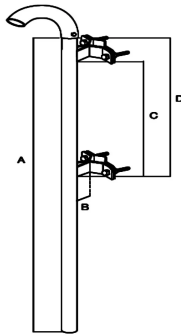

Palcurva40+att

Masts and Brackets

Elbow shaped masts with removable elbow, Hot-dipped zinc coating

Technical Chars

- Attachments spaced 5 cm apart
- Pole fixing attachments included
- 180° bend removable
- Hot-dip galvanised
- A:2m
- B: 5sm
- C: 50cm
- D: 58-60cm

Palcurva40+att		
Code		287258
Thickness	mm	2
Height	m	2
Diameter	mm	40
Dimensions and packaging		
Pieces		1
EAN code		8016978093441
Packaging dimensions	mm	2000 x 40 x 40
Packaging weight	Kg	5