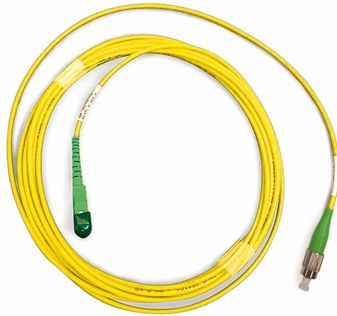

## BR2SCAPC-FCAPC

### Patch cords

2 metre single-mode fibre optic patch cord SC/APC- FC/APC connectors.

Specifications		
Code		287427
Fiber type		Single-mode 9/125; semi loose
Sheath		LSZH, G657 A1
Colour		Yellow
Fibre no.		1
Fibre length	m	2
Sheath diameter	mm	2
Connectors		SC/APC - FC/APC
Connector type		Simplex
Insertion loss	dB	0.12 (Grade B)
Dimensions and packaging		
Pieces		1
EAN code		8016978100095
Packaging dimensions	mm	170 x 200 x 5
Packaging weight	Kg	0.019