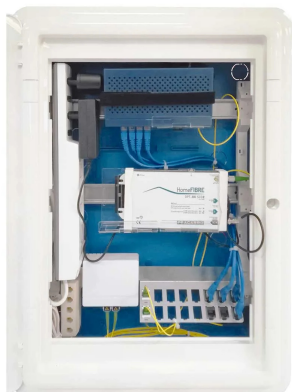

### Box

Apartment box (54 modules) to be walled in, complete with 2 DIN bars with associated Router hookups, active patch-cord RJ45 apparatus for data and SC/APC patch cords for connections to STOA (dimensions 455x136x610mm including frame, recessed 592x427x100)