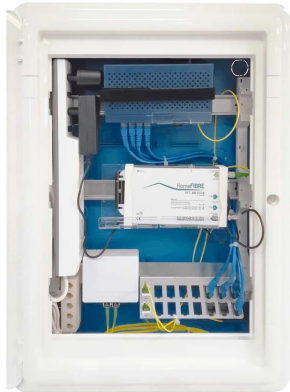

QDSA

Box

Apartment box (54 modules) to be walled in, complete with 2 DIN bars with associated Router hookups, active patch-cord RJ45 apparatus for data and SC/APC patch cords for connections to STOA (dimensions 455x136x610mm including frame, recessed 592x427x100)