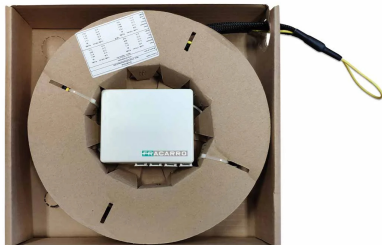

## STOA 4 10m

Multifibre cables

**Plastic Apartment Optical Termination Box**, pre-connected on **both sides**, with 4 SC/APC sockets and shooter; available with **10m** of 4-fibre cable for **FTTH** multiservice installations; very useful solution to bring within each individual housing unit all centralized services in the CSOE of FTTH installations.

### Technical Chars

Features		
Code		287511
Fiber type		Single-mode 9/125; semi loose
Sheath		LSZH, G657 A2
Colour		White
Fibre no.		4
Fibre length	m	10
Sheath diameter	mm	3
Connectors		SC/APC - SC/APC
Connectors type		Simplex PULL
Insertion loss	dB	< 0.25 (Grade B)
Dimensions and packaging		
Pcs		1
EAN code		8016978102150
Packaging dimensions	mm	280x260x60
Product dimensions	mm	250x250x50
Packaging weight	Kg	0.50