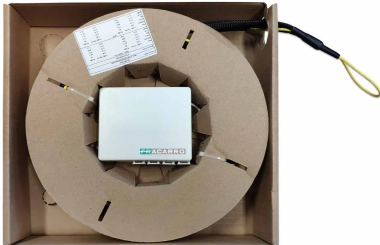

STOA 4 30m

Multifibre cables

Plastic Apartment Optical Termination Box, pre-connected on **both sides**, with 4 SC/APC sockets and shooter; available with **30m** of 4-fibre cable for **FTTH** multiservice installations; very useful solution to bring within each individual housing unit all centralized services in the CSOE of FTTH installations.

Technical Chars

Features		
Code		287513
Fiber type		Single-mode 9/125; semi loose
Sheath		LSZH, G657 A2
Colour		White
Fibre no.		4
Fibre length	m	30
Sheath diameter	mm	3
Connectors		SC/APC - SC/APC
Connectors type		Simplex PULL
Insertion loss	dB	< 0.25 (Grade B)
Dimensions and packaging		
Pcs		1
EAN code		8016978102174
Packaging dimensions	mm	280x260x60
Product dimensions	mm	250x250x50
Packaging weight	Kg	0.65