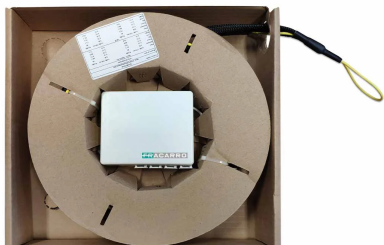

### Multifibre cables

**Plastic Apartment Optical Termination Box**, pre-connected on **both sides**, with 4 SC/APC sockets and shooter; available with **30m** of 4-fibre cable for **FTTH** multiservice installations; very useful solution to bring within each individual housing unit all centralized services in the CSOE of FTTH installations.

### Technical Chars

Features		
Code		287514
Fiber type		Single-mode 9/125; semi loose
Sheath		LSZH, G657 A2
Colour		White
Fibre no.		4
Fibre length	m	40
Sheath diameter	mm	3
Connectors		SC/APC - SC/APC
Connectors type		Simplex PULL
Insertion loss	dB	< 0.25 (Grade B)
Dimensions and packaging		
Pcs		1
EAN code		8016978102181
Packaging dimensions	mm	280x260x60
Product dimensions	mm	250x250x50
Packaging weight	Kg	0.70