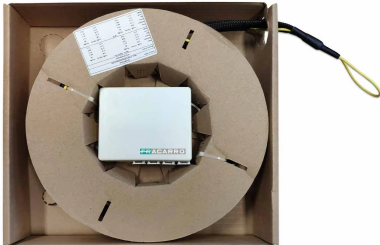

STOA 4 50m

Multifibre cables

Plastic Apartment Optical Termination Box, pre-connected on **both sides**, with 4 SC/APC sockets and shooter; available with **50m** of 4-fibre cable for **FTTH** multiservice installations; very useful solution to bring within each individual housing unit all centralized services in the CSOE of FTTH installations.

Technical Chars

| Features | | |
|--------------------------|----|-------------------------------|
| Code | | 287515 |
| Fiber type | | Single-mode 9/125; semi loose |
| Sheath | | LSZH, G657 A2 |
| Colour | | White |
| Fibre no. | | 4 |
| Fibre length | m | 50 |
| Sheath diameter | mm | 3 |
| Connectors | | SC/APC - SC/APC |
| Connectors type | | Simplex PULL |
| Insertion loss | dB | < 0.25 (Grade B) |
| Dimensions and packaging | | |
| Pcs | | 1 |
| EAN code | | 8016978102198 |
| Packaging dimensions | mm | 280x260x60 |
| Product dimensions | mm | 250x250x50 |
| Packaging weight | Kg | 0.75 |