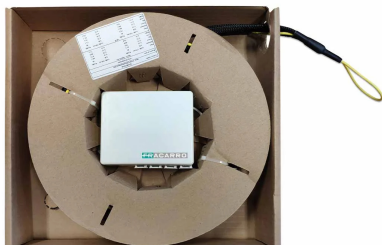

## STOA 4 100m Lite

Multifibre cables

**Plastic Apartment Optical Termination Box**, pre-connected on **STOA side** only, with 4 SC/APC sockets and shooter; available with **100m** of 4-fibre cable for **FTTH** multiservice installations; very useful solution to bring inside each individual housing unit all centralized services in the CSOE of FTTH installations.

### Technical Chars

Specifications		
Code		287516
Fiber type		Single-mode 9/125; semi loose
Sheath		LSZH, G657 A2
Colour		White
Fibre no.		4
Fibre length	m	100
Sheath diameter	mm	3
Connectors		SC/APC
Connector type		Simplex PULL
Insertion loss	dB	< 0.25 (Grade B)
Dimensions and packaging		
Pieces		1
EAN code		8016978102204
Packaging dimensions	mm	280 x 260 x 60
Product dimensions	mm	250 x 250 x 50
Packaging weight	Kg	0.9