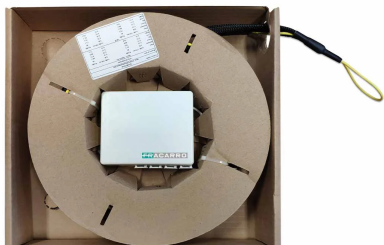

## STOA 4 10m Lite

Multifibre cables

**Plastic Apartment Optical Termination Box**, pre-connected on **STOA side** only, with 4 SC/APC sockets and shooter; available with **10m** of 4-fibre cable for **FTTH** multiservice installations; very useful solution to bring within each individual housing unit all centralized services in the CSOE of FTTH installations.

### Technical Chars

Features		
Code		287584
Fiber type		Single-mode 9/125; semi loose
Sheath		LSZH, G657 A2
Colour		White
Fibre no.		4
Fibre length	m	10
Sheath diameter	mm	3
Connectors		SC/APC
Connectors type		Simplex PULL
Insertion loss	dB	< 0.25 (Grade B)
Dimensions and packaging		
Pcs		1
EAN code		8016978104666
Packaging dimensions	mm	280x280x60
Product dimensions	mm	250x250x50
Packaging weight	Kg	0.5