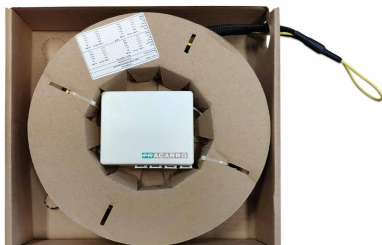

STOA 4 20m Lite

Multifibre cables

Plastic Apartment Optical Termination Box, pre-connected on **STOA side** only, with 4 SC/APC sockets and shooter; available with **20m** of 4-fibre cable for **FTTH** multiservice installations; very useful solution to bring within each individual housing unit all centralized services in the CSOE of FTTH installations.

Technical Chars

Features		
Code		287585
Fiber type		Single-mode 9/125; semi loose
Sheath		LSZH, G657 A2
Colour		White
Fibre no.		4
Fibre length	m	20
Sheath diameter	mm	3
Connectors		SC/APC
Connectors type		Simplex PULL
Insertion loss	dB	< 0.25 (Grade B)
Dimensions and packaging		
Pcs		1
EAN code		8016978104673
Packaging dimensions	mm	280x280x60
Product dimensions	mm	250x250x50
Packaging weight	Kg	0.6