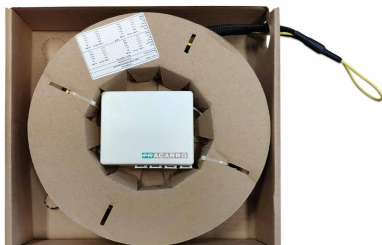

STOA 4 30m Lite

Multifibre cables

Plastic Apartment Optical Termination Box, pre-connected on **STOA side** only, with 4 SC/APC sockets and shooter; available with **30m** of 4-fibre cable for **FTTH** multiservice installations; very useful solution to bring within each individual housing unit all centralized services in the CSOE of FTTH installations.

Technical Chars

Features		
Code		287586
Fiber type		Single-mode 9/125; semi loose
Sheath		LSZH, G657 A2
Colour		White
Fibre no.		4
Fibre length	m	30
Sheath diameter	mm	3
Connectors		SC/APC
Connectors type		Simplex PULL
Insertion loss	dB	< 0.25 (Grade B)
Dimensions and packaging		
Pcs		1
EAN code		8016978104680
Packaging dimensions	mm	280x280x60
Product dimensions	mm	250x250x50
Packaging weight	Kg	0.65