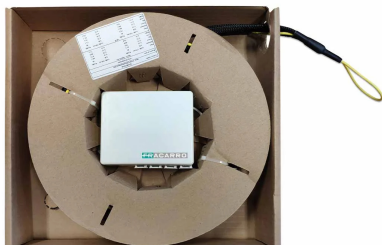

STOA 4 50m Lite

Multifibre cables

Plastic Apartment Optical Termination Box, pre-connected on **STOA side** only, with 4 SC/APC sockets and shooter; available with **50m** of 4-fibre cable for **FTTH** multiservice installations; very useful solution to bring within each individual housing unit all centralized services in the CSOE of FTTH installations.

Technical Chars

Features		
Code		287588
Fiber type		Single-mode 9/125; semi loose
Sheath		LSZH, G657 A2
Colour		White
Fibre no.		4
Fibre length	m	50
Sheath diameter	mm	3
Connectors		SC/APC
Connectors type		Simplex PULL
Insertion loss	dB	< 0.25 (Grade B)
Dimensions and packaging		
Pcs		1
EAN code		8016978104703
Packaging dimensions	mm	280x280x60
Product dimensions	mm	250x250x50
Packaging weight	Kg	0.75