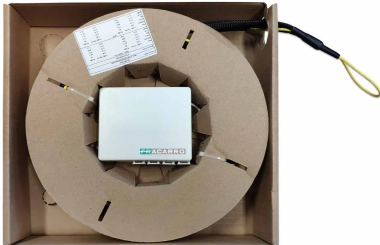

## STOA 4 80m

Multifibre cables

**Plastic Apartment Optical Termination Box**, pre-connected on **both sides**, with 4 SC/APC sockets and shooter; available with **80m** of 4-fibre cable for **FTTH** multiservice installations; very useful solution to bring within each individual housing unit all centralized services in the CSOE of FTTH installations.

### Technical Chars

Features		
Code		287633
Fiber type		Single-mode 9/125; semi loose
Sheath		LSZH, G657 A2
Colour		White
Fibre no.		4
Fibre length	m	80
Sheath diameter	mm	3
Connectors		SC/APC - SC/APC
Connectors type		Simplex PULL
Insertion loss	dB	< 0.25 (Grade B)
Dimensions and packaging		
Pcs		1
EAN code		8016978106677
Packaging dimensions	mm	280x260x60
Product dimensions	mm	250x250x50
Packaging weight	Kg	0.90