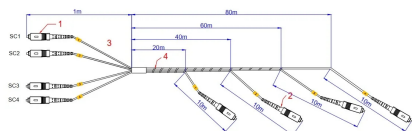

OPC4I90C-SA-P

Multifibre cables

Indoor 90 m single-mode fibre optic cable with **4 fibres**; **4 connectorized cable 10m long, staggered every 20m with SC/APC Simplex connectors and PULL element.**

Very useful for laying the fibre on a riser and **carrying services with 1 fibre on each of 4 floors**, especially in GPON systems of hospitality.

It complies with the **Cca** class requirements according to the **CPR EN 50575 standard.**

Specifications		
Code		287701
Fiber type		Single-mode 9/125; buffered
Sheath		LSZH, G657 A2
Colour		Yellow
CPR		Cca, s1a, d0, a1
Fibre no.		4
Fibre length	m	90, with 4 pre terminated cables 10m long, staggered every 20m
Sheath diameter	mm	3
Connectors		SC/APC - SC/APC
Connector type		Simplex PULL
Insertion loss	dB	< 0.25 (Grade B)
Dimensions and packaging		
Pieces		1
EAN code		8016978107476
Packaging dimensions	mm	330 x 330 x 330
Product dimensions	mm	330 x 225
Packaging weight	Kg	4.460