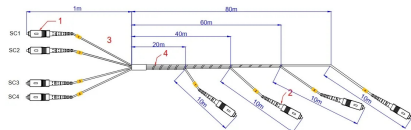

OPC4I90C-SA-P

Multifibre cables

Indoor 90 m single-mode fibre optic cable with **4 fibres**; **4 connectorized cable 10m long, staggered every 20m** with **SC/APC Simplex** connectors and **PULL** element.

Very useful for laying the fibre on a riser and **carrying services with 1 fibre on each of 4 floors**, especially in GPON systems of hospitality.

It complies with the **Cca** class requirements according to the **CPR EN 50575 standard**.

Technical Chars

Specifications		
Code		287701
Fiber type		Single-mode 9/125; buffered
Sheath		LSZH, G657 A2
Colour		Yellow
CPR		Cca, s1a, d0, a1
Fibre no.		4
Fibre length	m	90, with 4 pre terminated cables 10m long, staggered every 20m
Sheath diameter	mm	3
Connectors		SC/APC - SC/APC
Connector type		Simplex PULL
Insertion loss	dB	< 0.25 (Grade B)
Dimensions and packaging		
Pieces		1
EAN code		8016978107476
Packaging dimensions	mm	330 x 330 x 330
Product dimensions	mm	330 x 225
Packaging weight	Kg	4.460