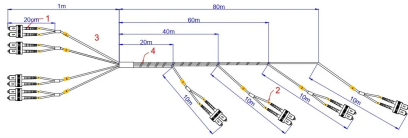

OPC8I90C-SA-DP

Multifibre cables

Indoor 90 m single-mode fibre optic cable with 8 fibres; 4 connectorized cable 10m long, staggered every 20m with SC/APC Duplex connectors and PULL element.

Very useful for laying the fibre on a riser and carrying services with 2 fibres on each of 4 floors, especially in GPON systems of hospitality.

It complies with the Cca class requirements according to the CPR EN 50575 standard.

Specifications		
Code		287702
Fiber type		Single-mode 9/125; buffered
Sheath		LSZH, G657 A2
Colour		Yellow
CPR		Cca, s1a, d0, a1
Fibre no.		8
Fibre length	m	90, with 4 pre terminated cables 10m long, staggered every 20m
Sheath diameter	mm	3
Connectors		SC/APC - SC/APC
Connector type		Duplex PULL
Insertion loss	dB	< 0.25 (Grade B)
Dimensions and packaging		
Pieces		1
EAN code		8016978107483
Packaging dimensions	mm	330 x 330 x 330
Product dimensions	mm	330 x 225
Packaging weight	Kg	5.350