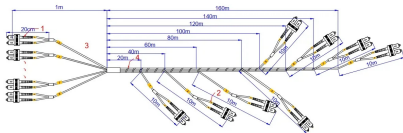

OPC16I170C-SADP

Multifibre cables

Indoor 170 m single-mode fibre optic cable with **16 fibres**; **8 connectorized cable 10m long, staggered every 20m with SC/APC Duplex connectors and PULL element.**

Very useful for laying the fibre on a riser and **carrying services with 2 fibres on each of 8 floors**, especially in GPON systems of hospitality.

It complies with the **Cca** class requirements according to the **CPR EN 50575 standard.**

Specifications		
Code		287704
Fiber type		Single-mode 9/125; buffered
Sheath		LSZH, G657 A2
Colour		Yellow
CPR		Cca, s1a, d0, a1
Fibre no.		16
Fibre length	m	170, with 4 pre terminated cables 10m long, staggered every 20m
Sheath diameter	mm	3
Connectors		SC/APC - SC/APC
Connector type		Duplex PULL
Insertion loss	dB	< 0.25 (Grade B)
Dimensions and packaging		
Pieces		1
EAN code		8016978107506
Packaging dimensions	mm	330 x 330 x 330
Product dimensions	mm	330 x 225
Packaging weight	Kg	14.550